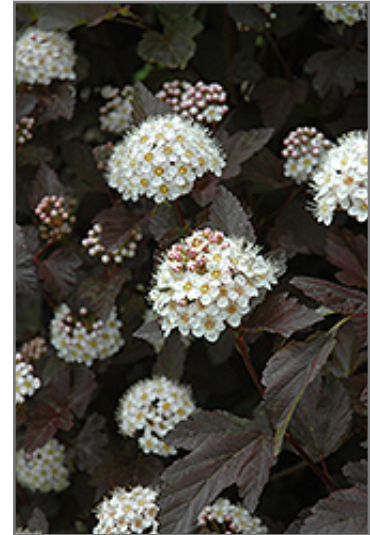

Diablo® Ninebark

Physocarpus opulifolius 'Monlo'

Height: 8 feet

Spread: 8 feet

Sunlight: ○ ●

Hardiness Zone: 2b

Other Names: Eastern Ninebark

Description:

A large spreading shrub with intensely purple leaves all season long, small white flowers followed by pretty reddish fruit which show well against the foliage, and interesting peeling papery bark; extremely tough and durable, makes a superb color accent

Ornamental Features

Diablo Ninebark features showy clusters of white flowers at the ends of the branches from late spring to early summer, which emerge from distinctive pink flower buds. It has attractive deep purple deciduous foliage which emerges burgundy in spring. The serrated lobed leaves are highly ornamental and turn an outstanding red in the fall. It features abundant showy red capsules from early to mid fall. The peeling tan bark adds an interesting dimension to the landscape.

Landscape Attributes

Diablo Ninebark is a multi-stemmed deciduous shrub with an upright spreading habit of growth. Its relatively coarse texture can be used to stand it apart from other landscape plants with finer foliage.

This shrub will require occasional maintenance and upkeep, and can be pruned at anytime. It has no significant negative characteristics.

Diablo Ninebark is recommended for the following landscape applications;

Diablo Ninebark flowers
Photo courtesy of NetPS Plant Finder